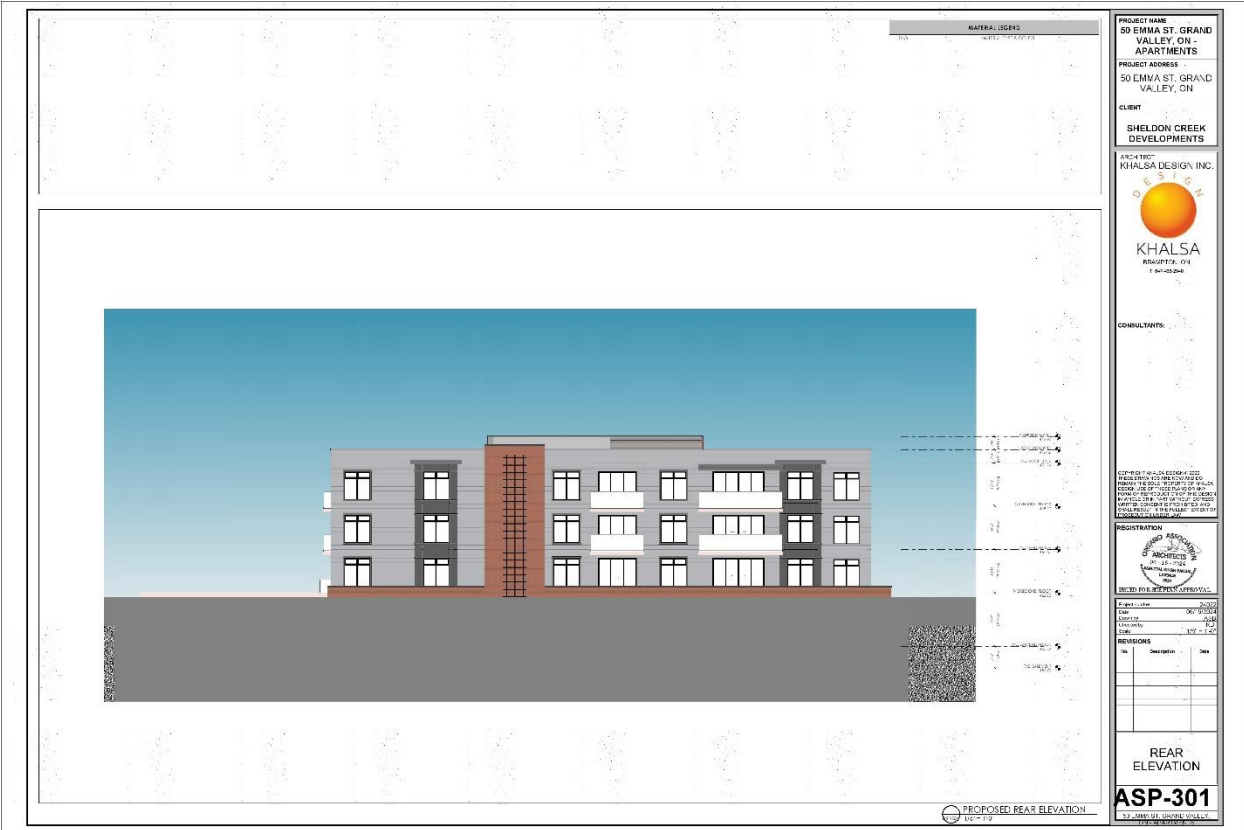

CLIENT
SHELDON CREEK DEVELOPMENTS

ARCHITECT
KHALSA DESIGN INC.

CONSULTANTS:

REG. NO. PLS. REVIEW APPROVAL

DATE	BY

REVISIONS

No.	Description	Date

REAR ELEVATION

ASP-301