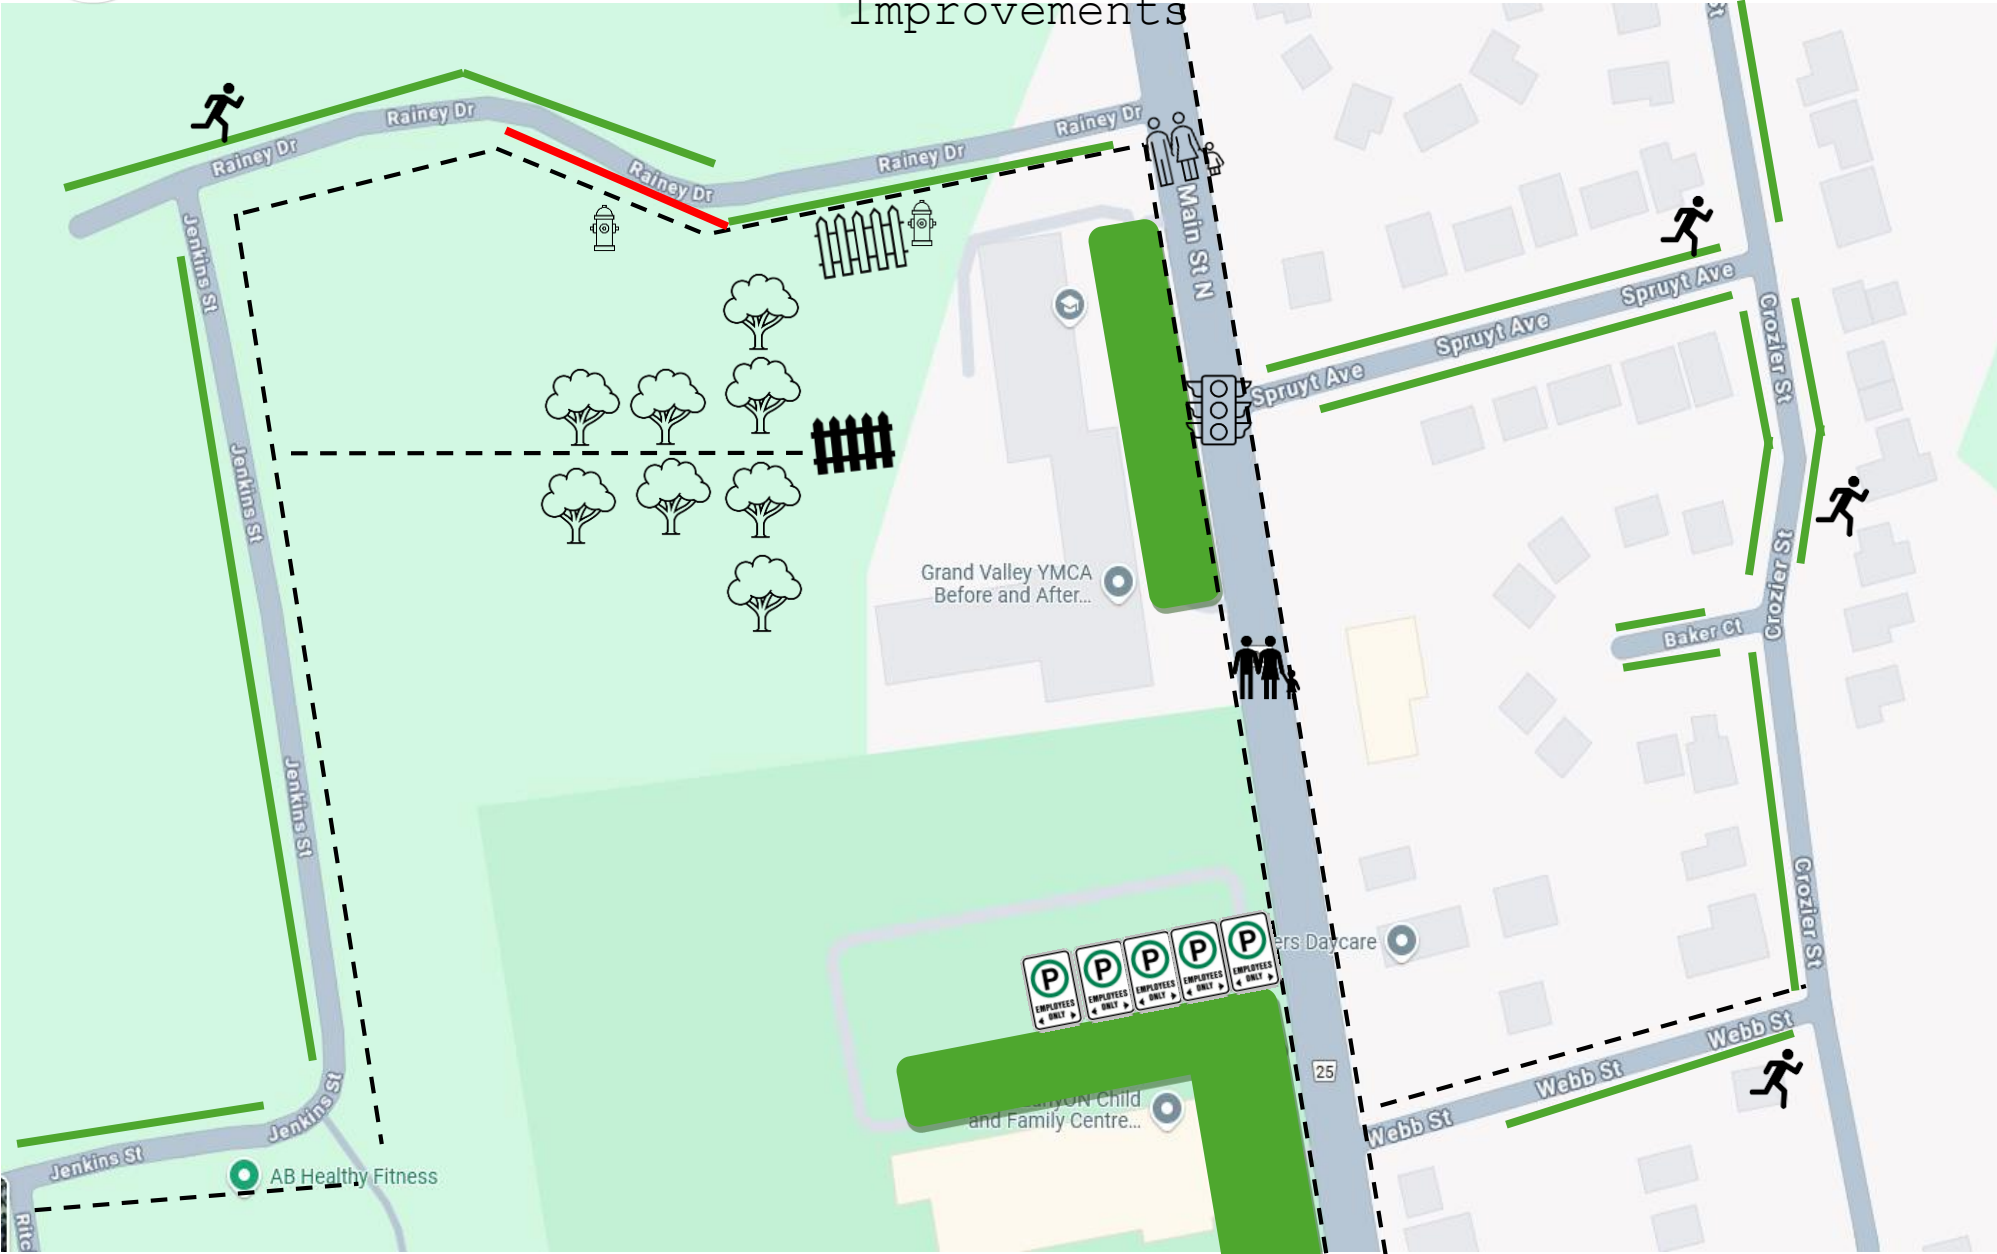

Current Layout

Grand Valley & District Public School
 School Route Map

- On Street parking
- Parking Lot
- Controlled Crossing
- Trail / Sidewalk
- Fenced Gate Access
- 5 Min (or less) Park & Walk Locations
- Fire Hydrant

Recommended Improvements

Grand Valley & District Public School
School Route Map

- On Street parking =
- Parking Lot =
- Controlled Crossing =
- Trail / Sidewalk =
- Fenced Gate Access =
- 5 Min (or less) Park & Walk Locations =
- Fire Hydrant =
- Extended Drop Off Zone =
- Additional Controlled Crossing =
- Additional Fenced Gate Access =
- Reserved Teacher Parking =
- Centralized Electronic / Lit Cross Walk =